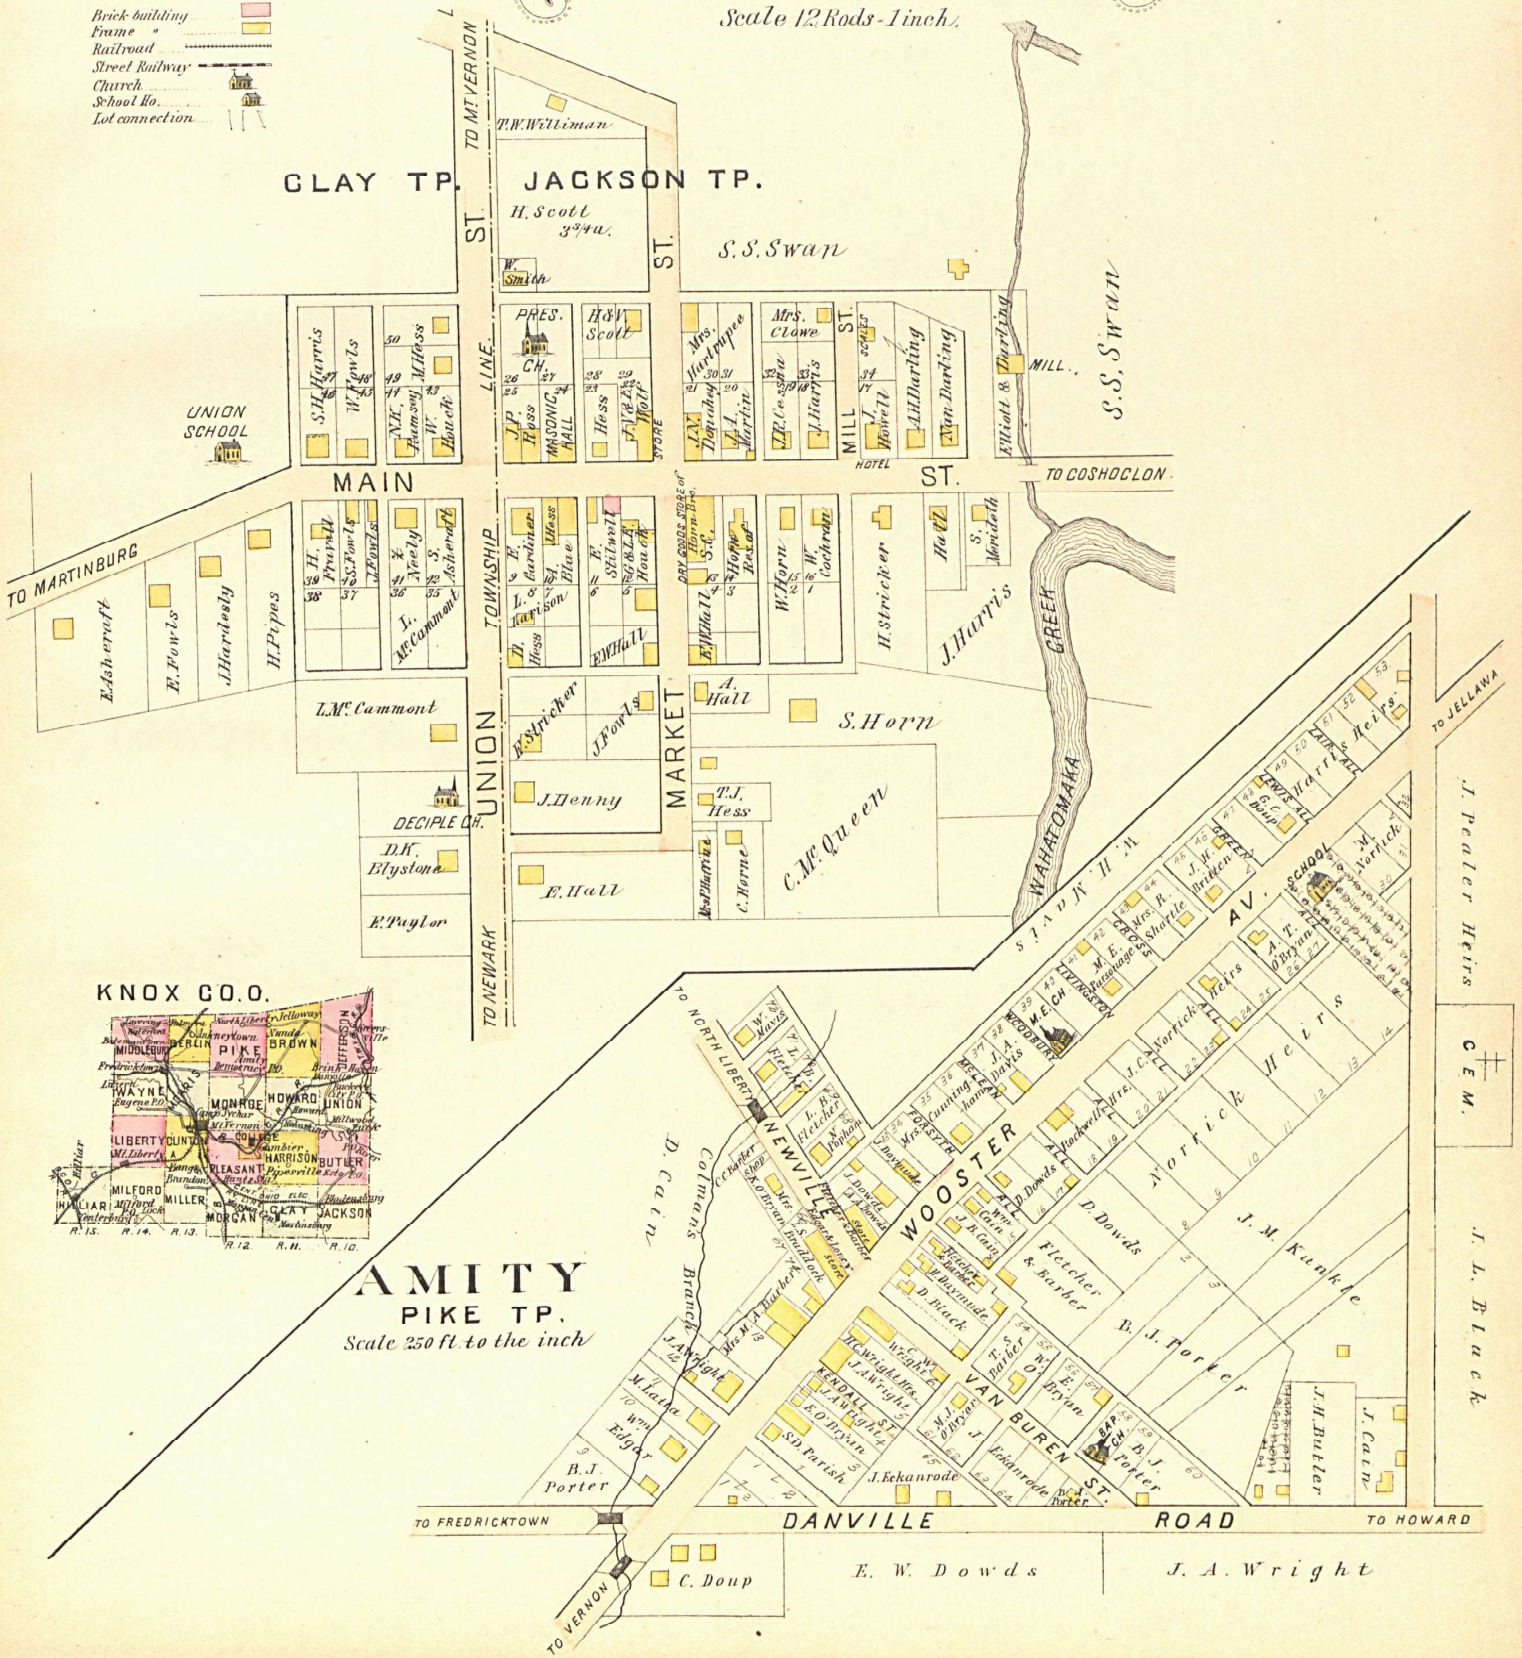

BLADENSBURG

Scale 1/2 Rods - 1 inch.

TOWN EXPLANATIONS.

- Brick building
- Frame
- Railroad
- Street Railway
- Church
- School Ho.
- Lot connection

KNOX CO. O.

AMITY PIKE TP.

Scale 250 ft to the inch

TO FREDRICKTOWN DANVILLE ROAD TO HOWARD