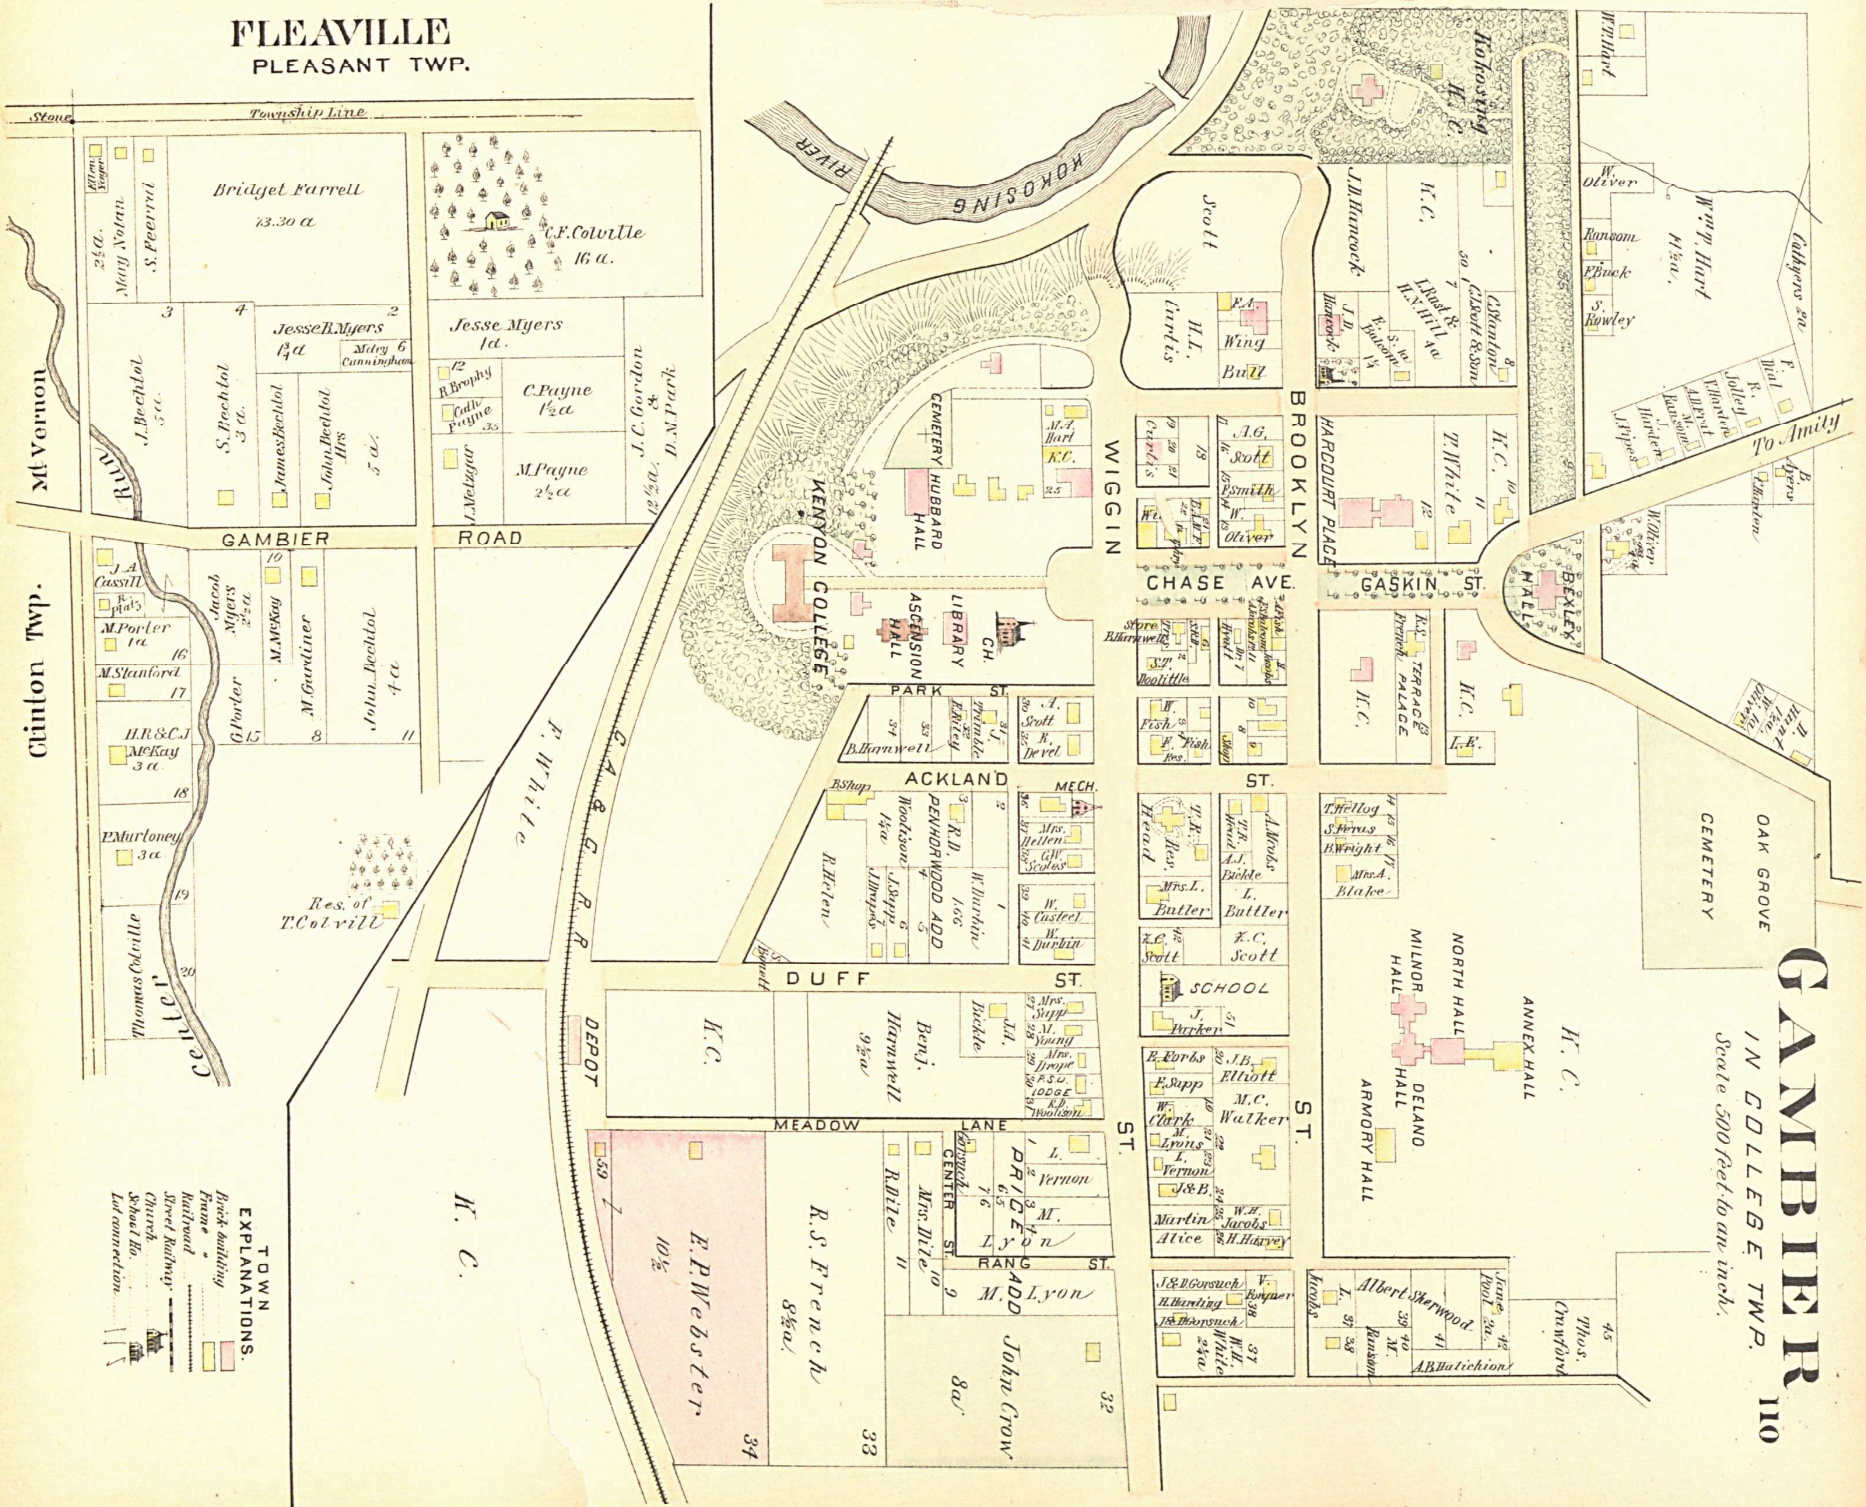

FLEAVILLE
PLEASANT TWP.

TOWN EXPLANATIONS.

- Black building
- Frame
- Hallwood
- Steel Highway
- Church
- School Bldg.
- Lot connection

GAMBIER
IN COLLEGE TWP.
Scale 300 feet to an inch.