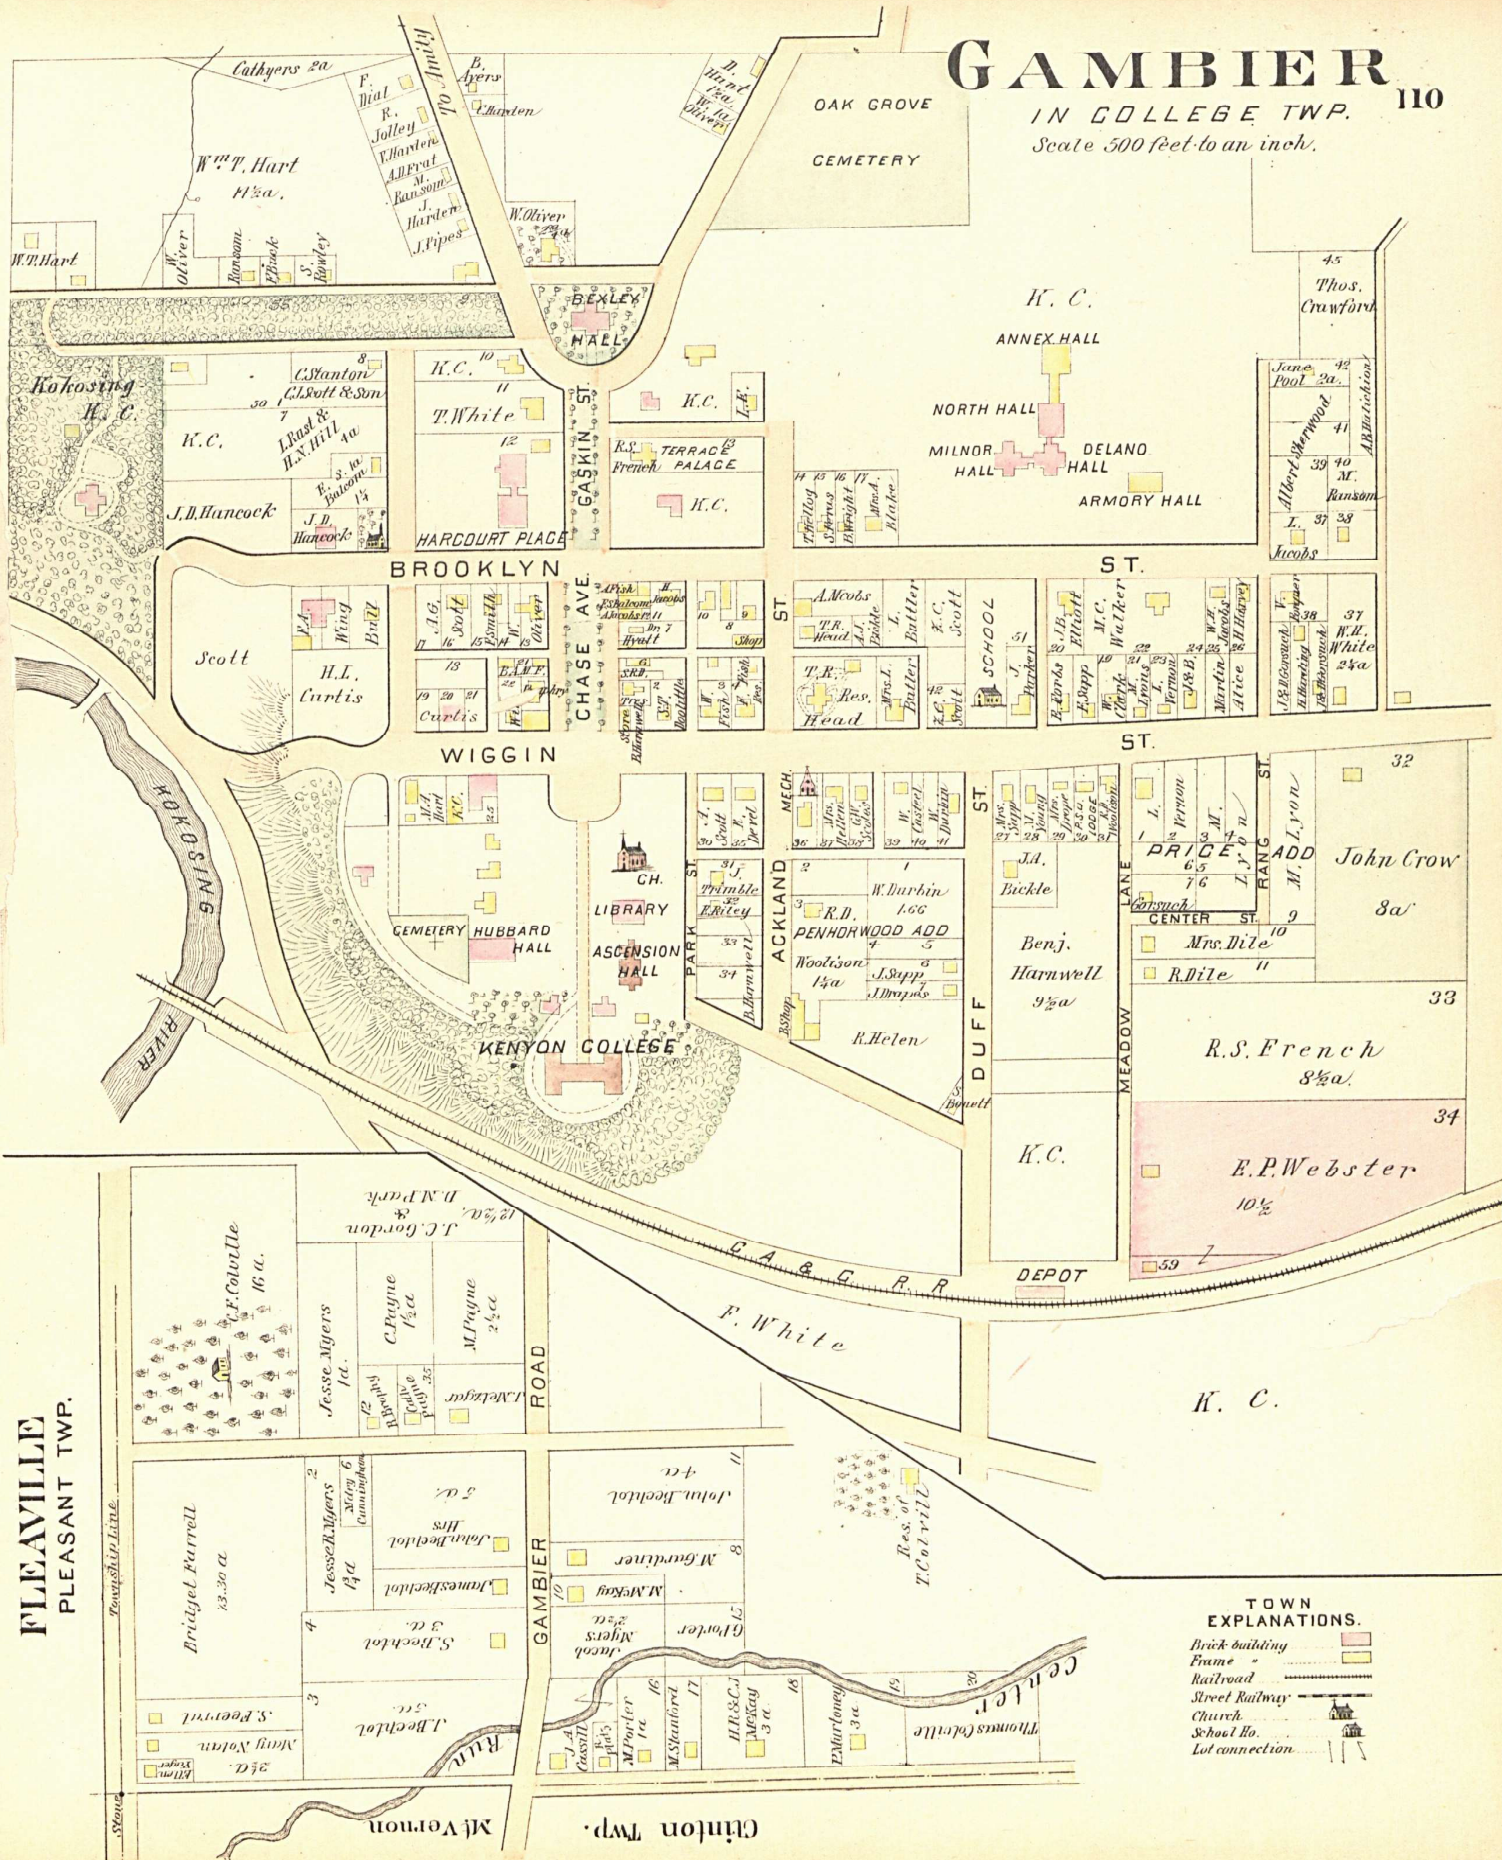

# GAMBIER 110

IN COLLEGE TWP.  
Scale 500 feet to an inch.

**FLEAVILLE**  
PLEASANT TWP.

**TOWN EXPLANATIONS.**

	Brick building
	Frame
	Railroad
	Street Railway
	Church
	School Ho.
	Lot connection