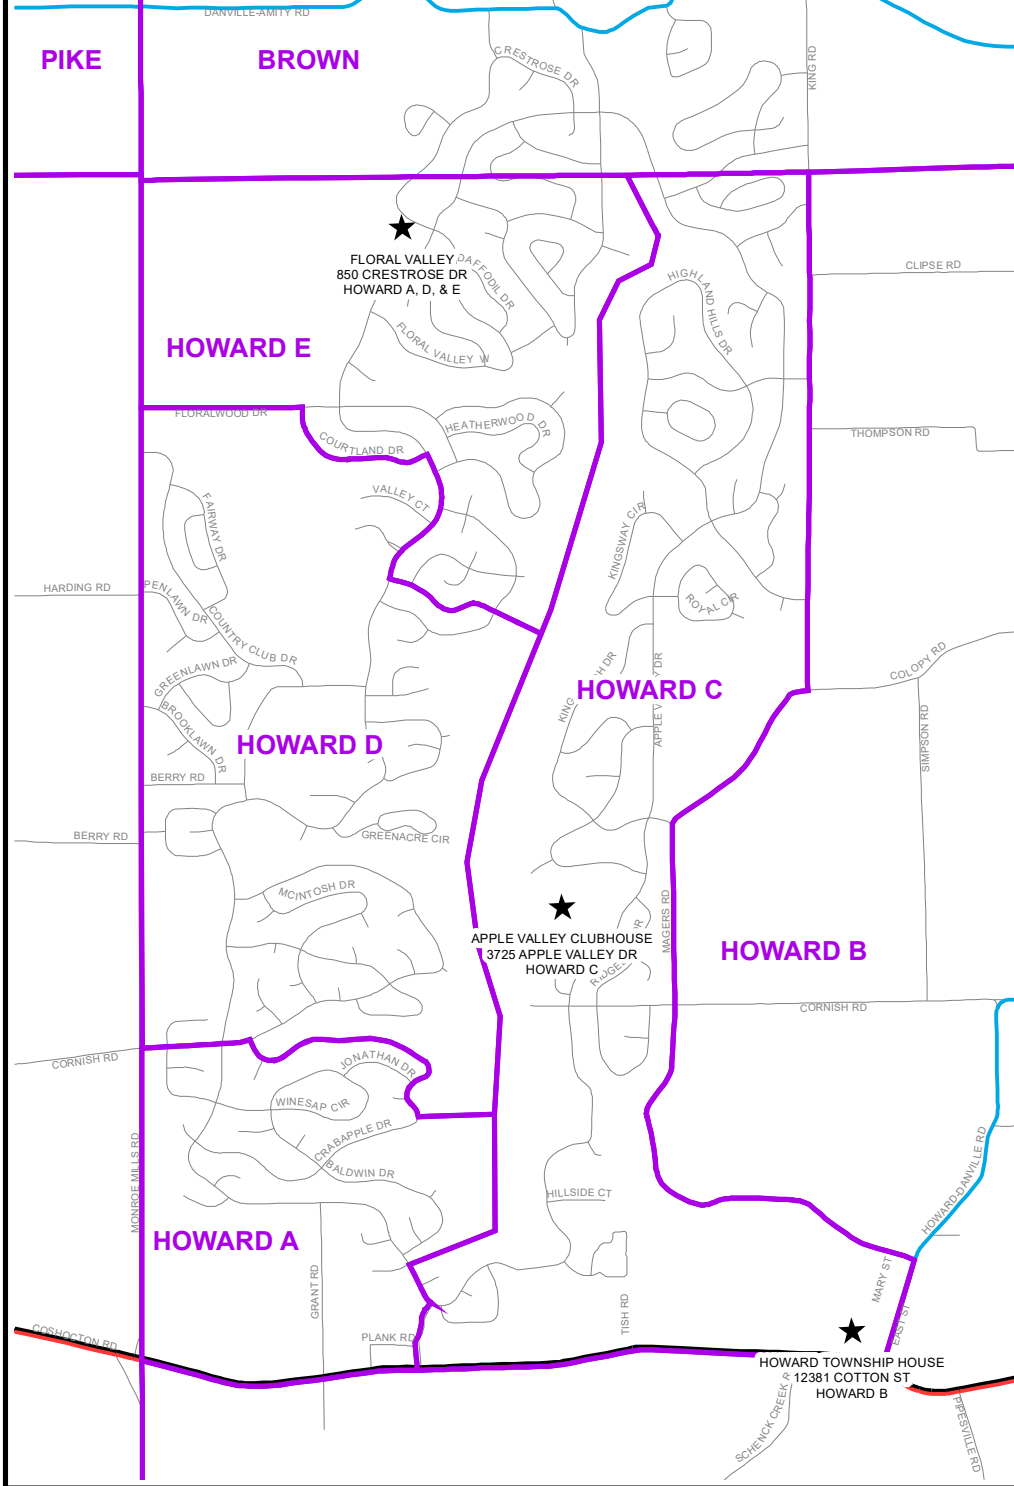

Apple Valley Voting Precincts/Polling Locations

Fredericktown Voting Precincts/Polling Locations

Legend

- ★ Polling Places
- Voting Precincts
- US Hwy
- State Hwy
- County Rd
- Township Rd
- Municipal Rd
- Corporation Limits

Information contained within this map may be used to generally locate, identify and inventory features within Knox County. Knox County can not warrant or guarantee the information contained herein, including, but not limited to its accuracy or completeness.
Cameron Keaton, Knox County Engineer, Knox County, Ohio. Prepared by: Knox County Map Department Staff.
 Please report any errors or omissions to the Knox County Map Department. Map current as of 2/10/2020