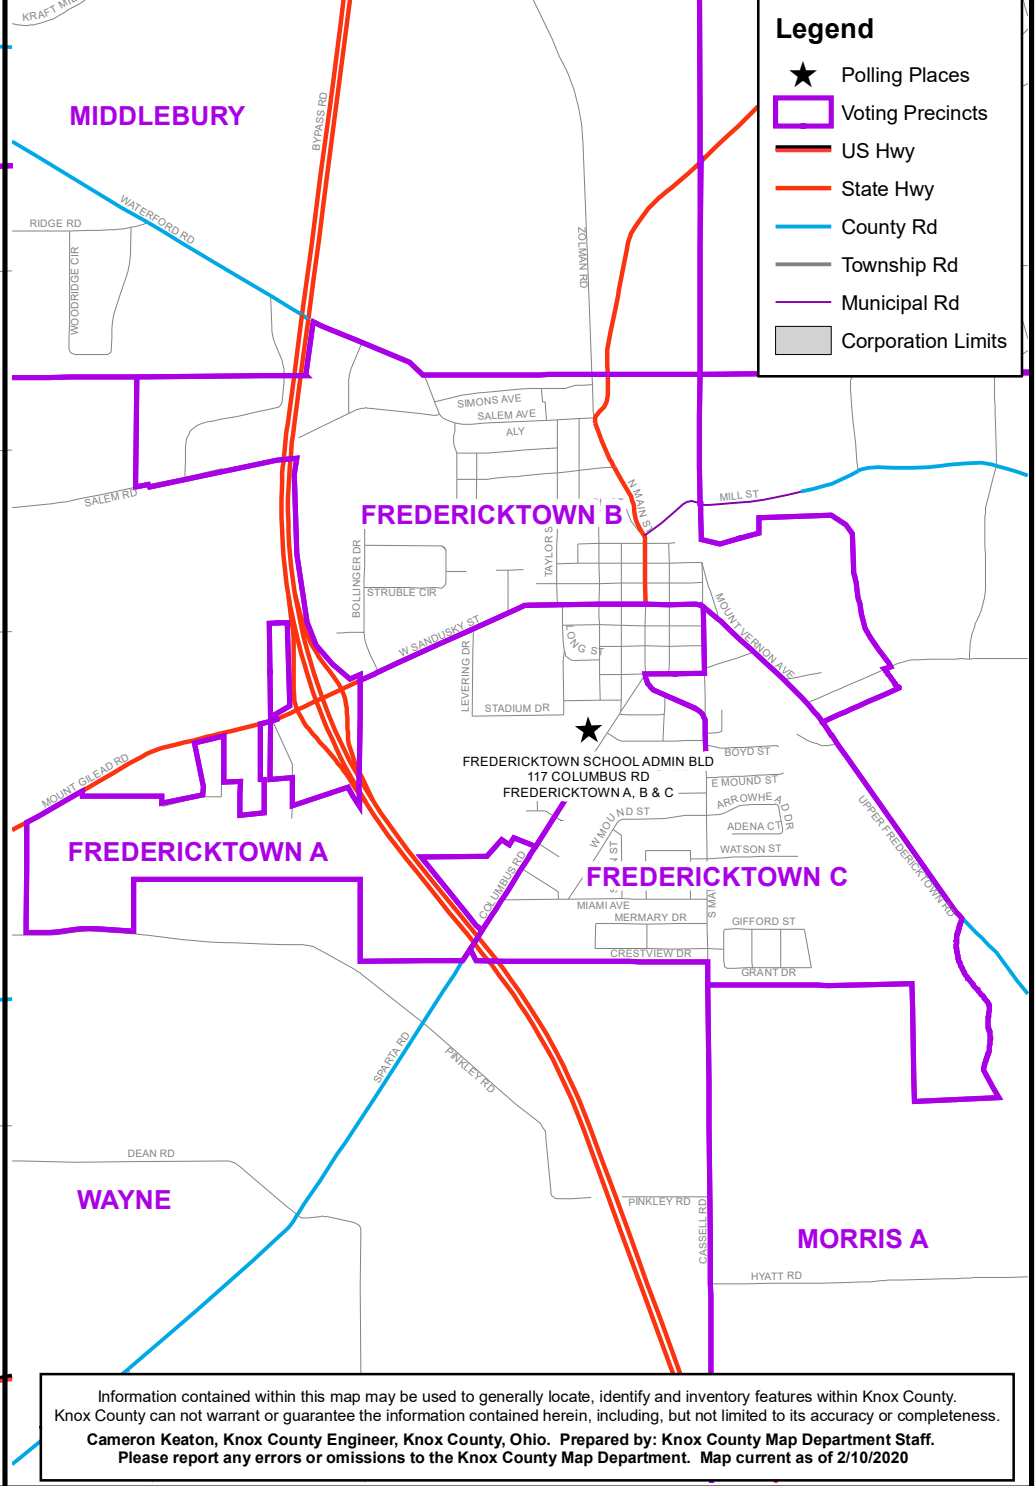

Apple Valley Voting Precincts/Polling Locations

Fredericktown Voting Precincts/Polling Locations

Legend

- ★ Polling Places
- Voting Precincts
- US Hwy
- State Hwy
- County Rd
- Township Rd
- Municipal Rd
- Corporation Limits

Information contained within this map may be used to generally locate, identify and inventory features within Knox County. Knox County can not warrant or guarantee the information contained herein, including, but not limited to its accuracy or completeness.
Cameron Keaton, Knox County Engineer, Knox County, Ohio. Prepared by: Knox County Map Department Staff.
 Please report any errors or omissions to the Knox County Map Department. Map current as of 2/10/2020