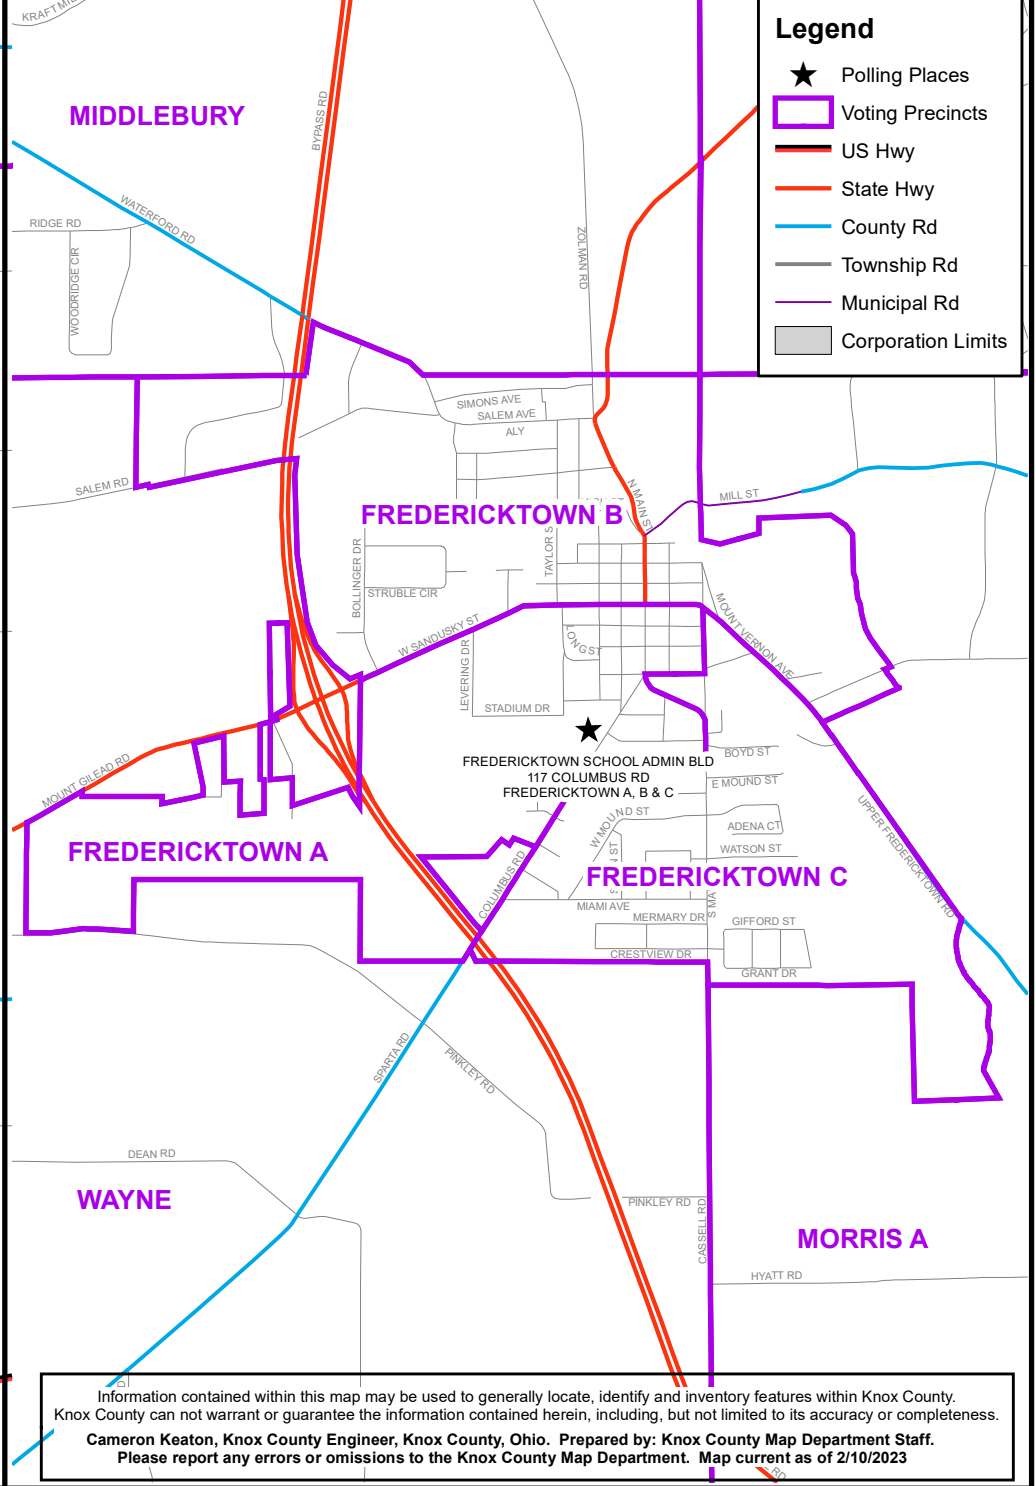

Apple Valley Voting Precincts/Polling Locations

Fredericktown Voting Precincts/Polling Locations

Legend

- ★ Polling Places
- Voting Precincts
- US Hwy
- State Hwy
- County Rd
- Township Rd
- Municipal Rd
- Corporation Limits

Information contained within this map may be used to generally locate, identify and inventory features within Knox County. Knox County can not warrant or guarantee the information contained herein, including, but not limited to its accuracy or completeness.
 Cameron Keaton, Knox County Engineer, Knox County, Ohio. Prepared by: Knox County Map Department Staff.
 Please report any errors or omissions to the Knox County Map Department. Map current as of 2/10/2023