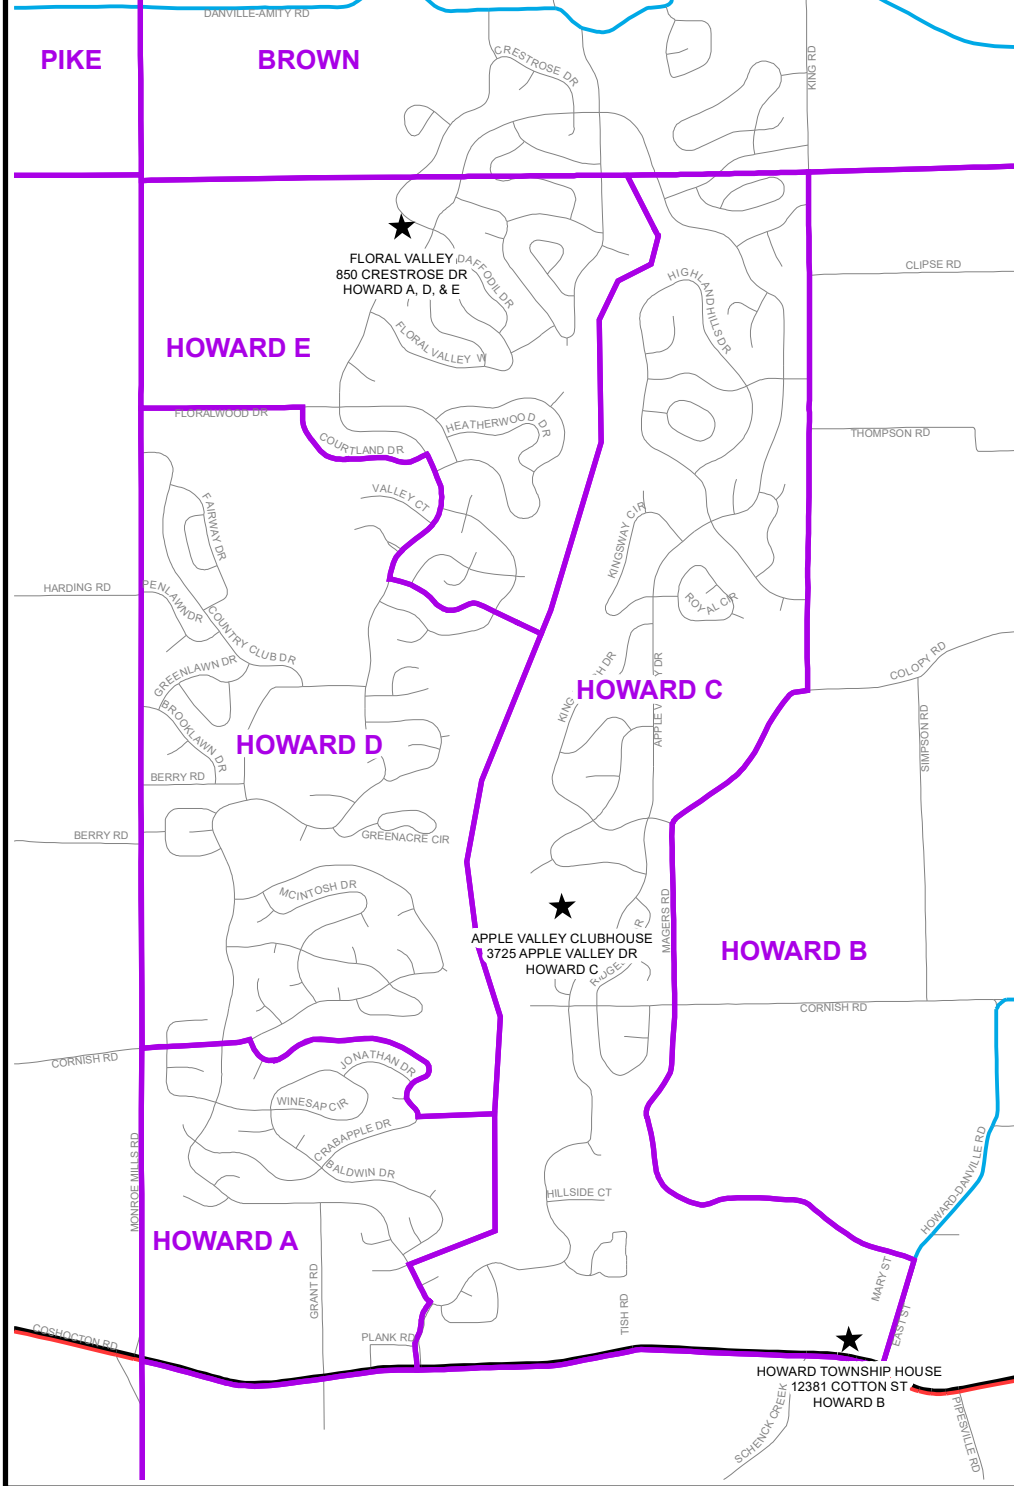

Apple Valley Voting Precincts/Polling Locations

Fredericktown Voting Precincts/Polling Locations

Legend

- ★ Polling Places
- Voting Precincts
- US Hwy
- State Hwy
- County Rd
- Township Rd
- Municipal Rd
- Corporation Limits

Information contained within this map may be used to generally locate, identify and inventory features within Knox County. Knox County can not warrant or guarantee the information contained herein, including, but not limited to its accuracy or completeness.
 Cameron Keaton, Knox County Engineer, Knox County, Ohio. Prepared by: Knox County Map Department Staff.
 Please report any errors or omissions to the Knox County Map Department. Map current as of 2/10/2023